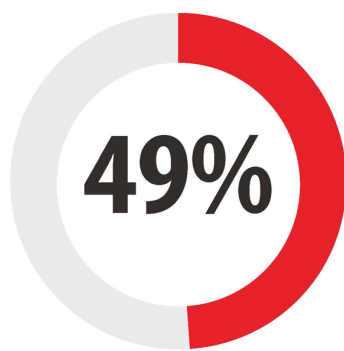

IS WiFi 6 RIGHT FOR YOUR BUSINESS?

WiFi 6 is the first wireless standard that will enable businesses to shift to an all-wireless workplace where all devices and applications connect via WiFi. The following companies should deploy WiFi 6 right away:

Currently running WiFi 4