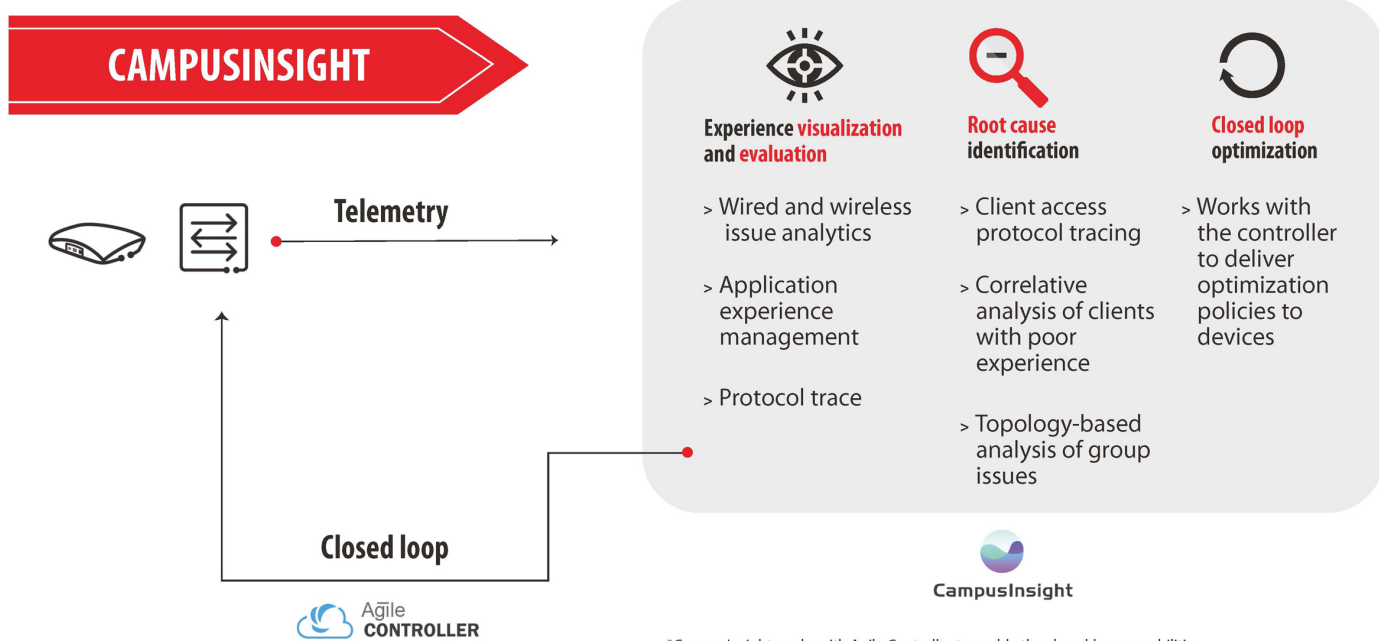

## HUAWEI IS A WiFi 6 LEADER

Huawei offers a complete WiFi 6 solution

Three WiFi 6 chair positions

SmartRadio

**80%** of users optimize coverage with intelligent roaming load balancing

**30% increase** in AP capacity from DFA

**15% improved** voice and video performance from intelligent EDCA

First commercially available WiFi 6 product

## CAMPUSINSIGHT

Huawei also offers a tool called CampusInsight that manages wireless and wired networks. It isolates the root cause of problems and fixes them within minutes.

Intelligent O&M Campus Insight\*